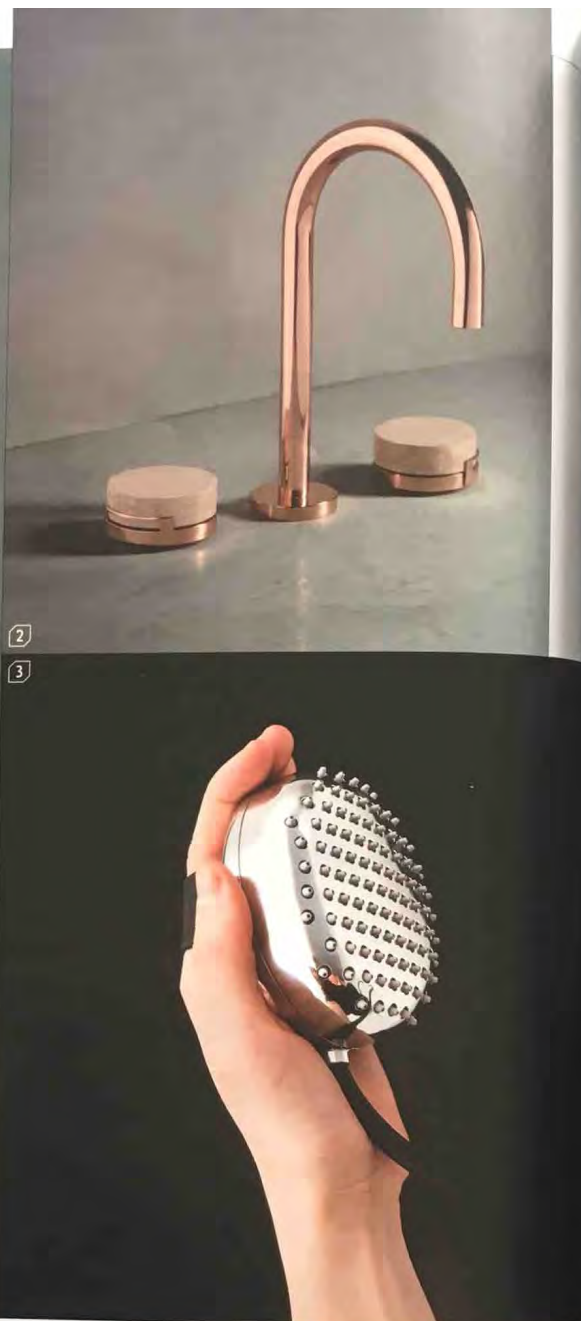

1

KITCHENbath

5

2

3

1

2

3

4

product *Eve*
standout The designer's collection includes these ceramic tiles with mod quilt-ish design hand painted in five shades; an equal number of solids are offered. Through Hastings Tile & Bath. hastingsstilebath.com. **circle 751**

product *Elements*
standout A collection awash in material and finish options includes this brass basin set with Exquisite Rose marble "cover" handles and a polished-copper body (plus optional inserts). watermark-designs.com. **circle 752**

product *WaterCandy*
standout The lozenge-shaped hand shower of the chrome-plated brass set clings to the palm via a back strap; hold it away for a spritz, or closer to wet skin for a massage with the nozzles. zucchettikos.it. **circle 753**

product *Force*
standout Its graceful asymmetry and racy curves elevate the ceramic countertop sink with matching drain cover. ronbow.com. **circle 754**